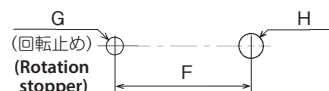

キーパー
Keeper Bar

品番 Part No.	(A)	B	C	D	E	F	G	H	I	J	K	包装単位 Std. Package
KC-1830	30	18	37	31	8	9±0.1	φ3.4^{+0.1}₀	φ4.3±0.1	15	40	2.25	100
KC-3148	48	31	55	45	10	15±0.1	φ3.1^{+0.1}₀		18	53	2.5	個/pcs.

(単位/Unit: mm)